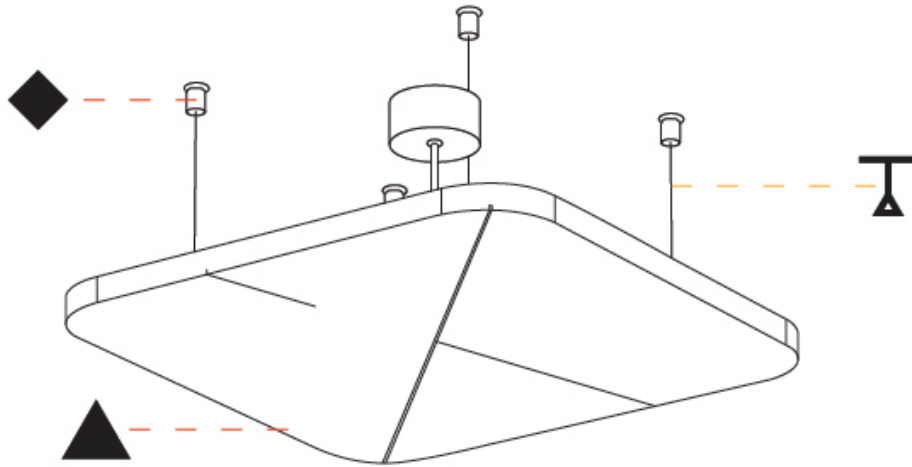

QUANTUM ACOUSTIC LIGHT PANEL SUSPENSION

A300738-

PROJECT	_____
TYPE	_____
SPECIFIER	_____
QUANTITY	_____
DATE	_____

A