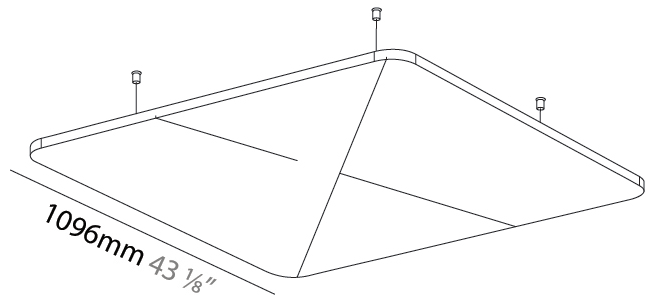

GENERAL

Series: Quantum Acoustic Light Panel
Brand: Prolicht
Division: Architectural
Mounting Type: Suspension
Mounting Location: Ceiling
Subcategory: Acoustic

PHYSICAL

Shape: Round
Length (mm): 1096
Length (in): 43 1/8
Width (mm): 1096
Width (in): 43 1/8
Height (mm): 54
Height (in): 2 1/8
Light Distribution: Indirect
Fixture Finish: SSR / BKV / CWI / CRY / HAB / UFT / ITA / RUA / FTG / MYG / LOD / PUS / FRO / FUP / KIA / POP / BLS / SPG / MEY / GOH / GUM / CHC / COM / ABZ / JAG / OBR / MOS / ROR
Accent Finish: ANC / ASH / BNA / BTC / BZE / CEL / EGG / EVG / FOG / FOS / FST / FUA / IRI / IRO / KHA / LIC / LIM / MER / MSN / MUS / ONX / PEA / PLU / POL / PPY / RAY / ROY / RST / STE / SWD / TAN / TAU
Fixture Material: Aluminum
Cable Details: 2 000mm / 78 3/4" or 6 000mm / 236 1/4" Transparent Cable

ELECTRICAL

Lamp Type: LED (Zhaga Standard)
Input Wattage (W): 31.7
Total Output Wattage (W): 29.1
Dimming: Non-Dimmable
Driver Included: Yes
Driver Location: Integrated
Driver Type: Constant Current - Universal
Driver Class: Class 2
Input Voltage (V): 120 - 277

LED

Color Temperature (°K): 2700 / 3000 / 3500 / 4000
Max. Delivered Lumen (lm): 2338 / 2362 / 2432 / 2503
Nominal Lumen (lm): 2851 / 2880 / 2966 / 3053
CRI: >90 CRI
Lamp Life (hrs): 50000

OPTICAL

RATINGS AND CERTIFICATIONS

Certified By: CSA Certified to UL and CSA Standards
IP rating: IP20