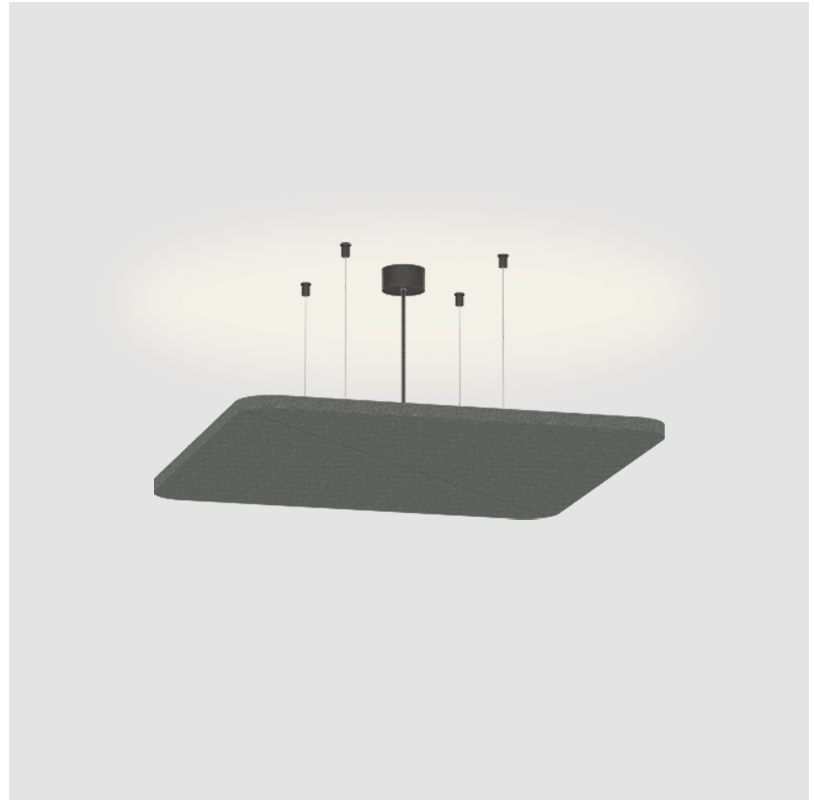

GENERAL

Series: Quantum Acoustic Light Panel
Brand: Prolicht
Division: Architectural
Mounting Type: Suspension
Mounting Location: Ceiling
Subcategory: Acoustic

PHYSICAL

Shape: Round
Length (mm): 496
Length (in): 19 1/2
Width (mm): 496
Width (in): 19 1/2
Height (mm): 54
Height (in): 2 1/8

Light Distribution: Indirect
Fixture Finish: SSR / BKV / CWI / CRY / HAB / UFT / ITA / RUA / FTG / MYG / LOD / PUS / FRO / FUP / KIA / POP / BLS / SPG / MEY / GOH / GUM / CHC / COM / ABZ / JAG / OBR / MOS / ROR

Accent Finish: ANC / ASH / BNA / BTC / BZE / CEL / EGG / EVG / FOG / FOS / FST / FUA / IRI / IRO / KHA / LIC / LIM / MER / MSN / MUS / ONX / PEA / PLU / POL / PPY / RAY / ROY / RST / STE / SWD / TAN / TAU

Fixture Material: Aluminum
Cable Details: 2 000mm / 78 3/4" or 6 000mm / 236 1/4" Transparent Cable

ELECTRICAL

Lamp Type: LED (Zhaga Standard)
Input Wattage (W): 12.7
Total Output Wattage (W): 11.8
Dimming: Non-Dimmable
Driver Included: Yes
Driver Location: Integrated
Driver Type: Constant Current - Universal
Driver Class: Class 2
Input Voltage (V): 120 - 277

LED

Color Temperature (°K): 2700 / 3000 / 3500 / 4000
Max. Delivered Lumen (lm): 935 / 945 / 973 / 1001
Nominal Lumen (lm): 1140 / 1152 / 1187 / 1221
CRI: >90 CRI
Lamp Life (hrs): 50000

OPTICAL

RATINGS AND CERTIFICATIONS

Certified By: CSA Certified to UL and CSA Standards
IP rating: IP20