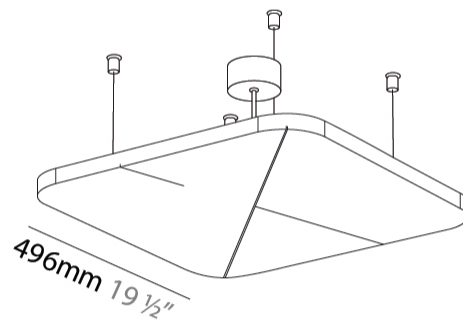

GENERAL

Series: Quantum Acoustic Light Panel
Brand: Prolicht
Division: Architectural
Mounting Type: Suspension
Mounting Location: Ceiling
Subcategory: Acoustic

PHYSICAL

Shape: Round
Length (mm): 496
Length (in): 19 1/2
Width (mm): 496
Width (in): 19 1/2
Height (mm): 54
Height (in): 2 1/8

Light Distribution: Indirect
Fixture Finish: SSR / BKV / CWI / CRY / HAB / UFT / ITA / RUA / FTG / MYG / LOD / PUS / FRO / FUP / KIA / POP / BLS / SPG / MEY / GOH / GUM / CHC / COM / ABZ / JAG / OBR / MOS / ROR

Accent Finish: ANC / ASH / BNA / BTC / BZE / CEL / EGG / EVG / FOG / FOS / FST / FUA / IRI / IRO / KHA / LIC / LIM / MER / MSN / MUS / ONX / PEA / PLU / POL / PPY / RAY / ROY / RST / STE / SWD / TAN / TAU

Fixture Material: Aluminum
Cable Details: 2 000mm / 78 3/4" or 6 000mm / 236 1/4" Transparent Cable

ELECTRICAL

Lamp Type: LED (Zhaga Standard)
Input Wattage (W): 12.7
Total Output Wattage (W): 11.8
Dimming: Non-Dimmable
Driver Included: Yes
Driver Location: Integrated
Driver Type: Constant Current - Universal
Driver Class: Class 2
Input Voltage (V): 120 - 277

LED

Color Temperature (°K): 2700 / 3000 / 3500 / 4000
Max. Delivered Lumen (lm): 935 / 945 / 973 / 1001
Nominal Lumen (lm): 1140 / 1152 / 1187 / 1221
CRI: >90 CRI
Lamp Life (hrs): 50000

OPTICAL

RATINGS AND CERTIFICATIONS

Certified By: CSA Certified to UL and CSA Standards
IP rating: IP20